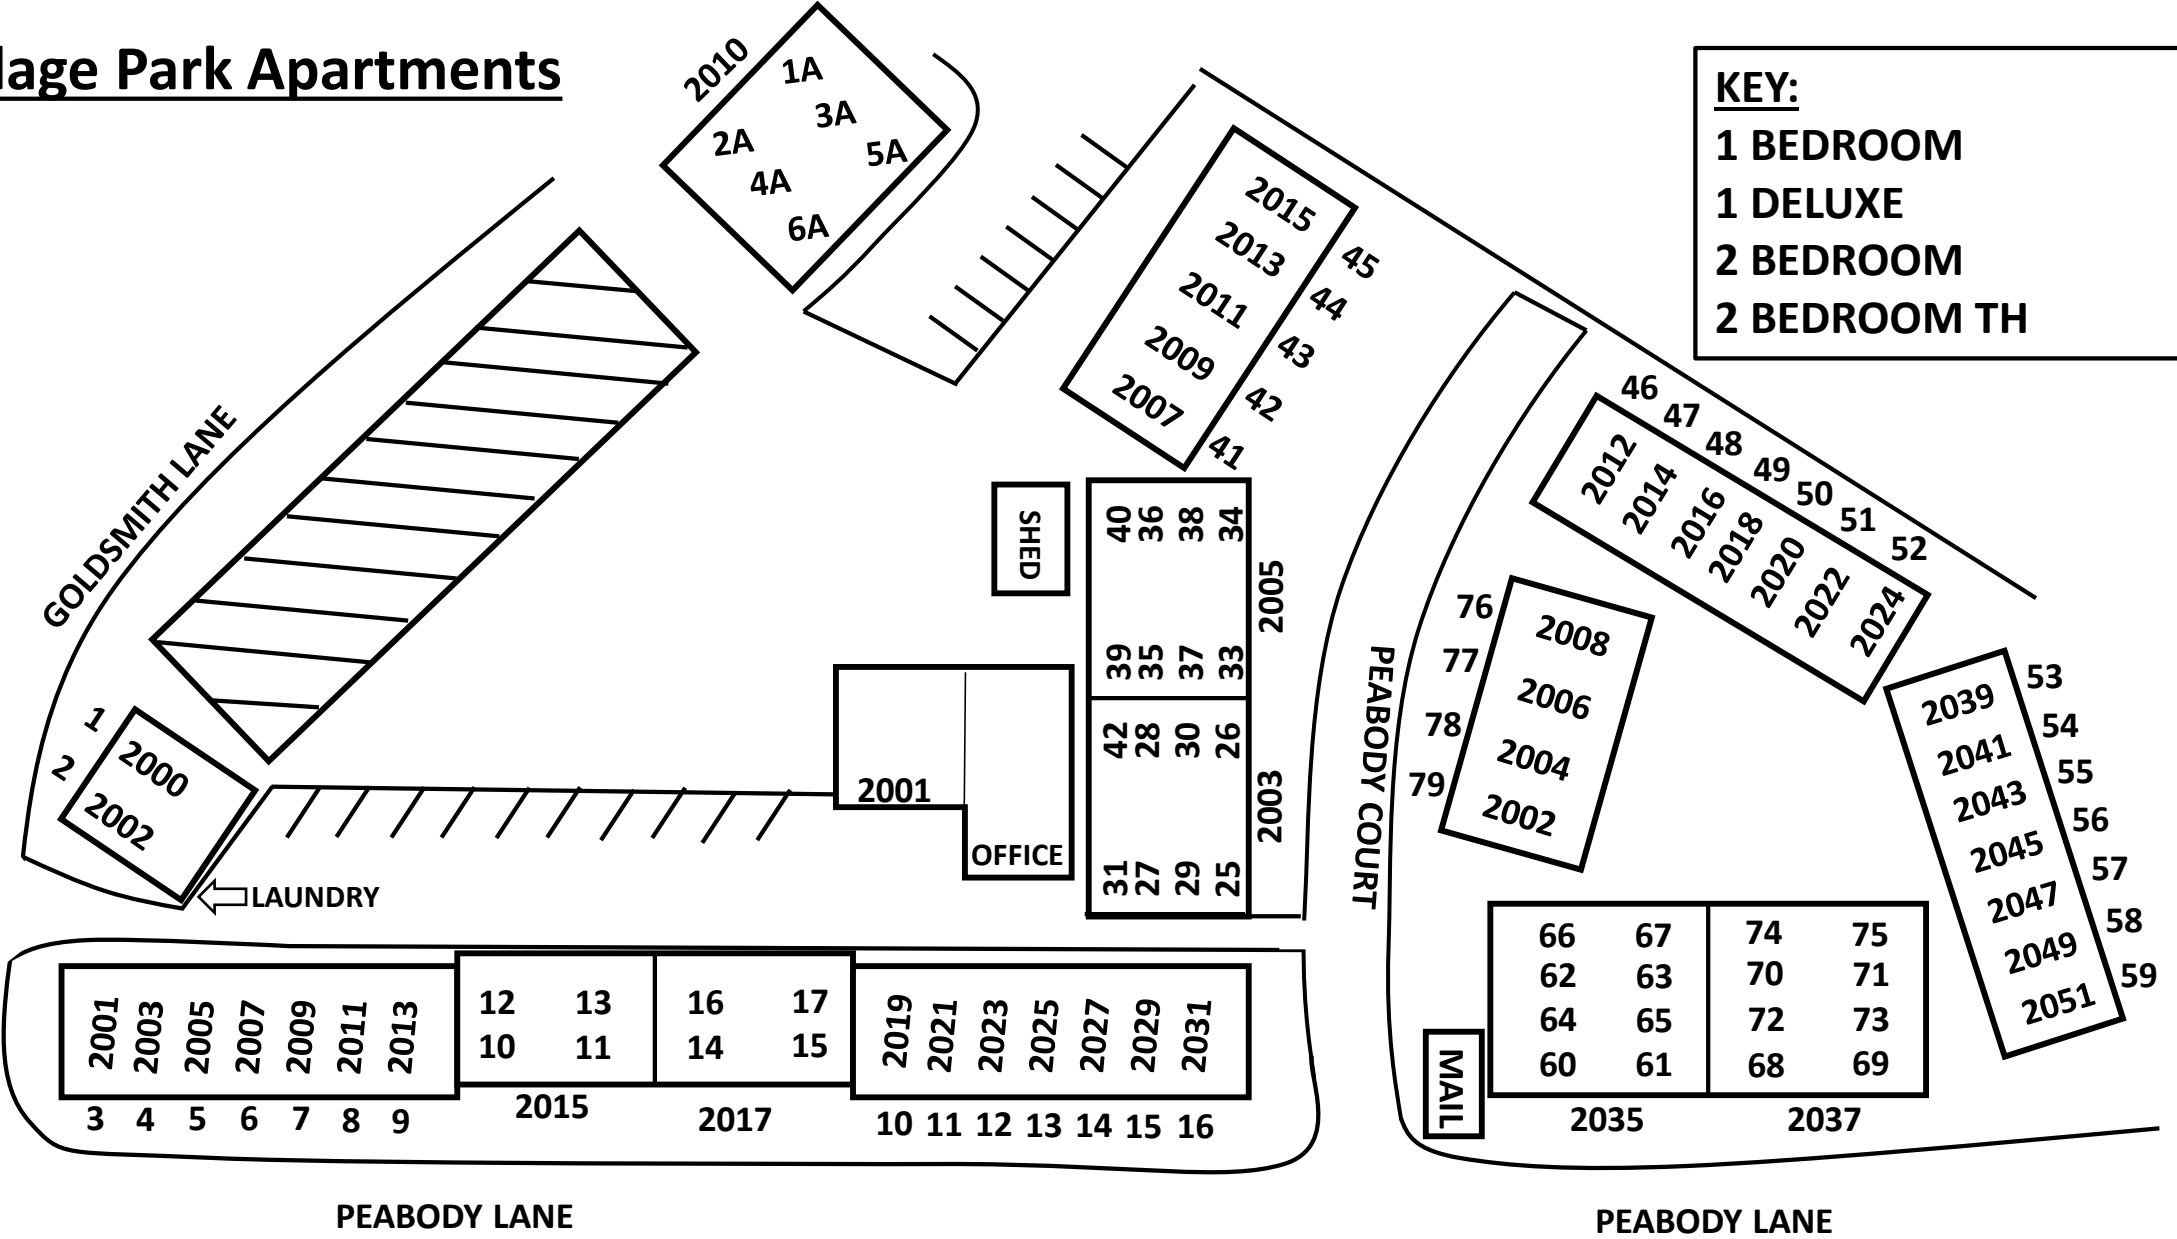

Village Park Apartments

KEY:

- 1 BEDROOM
- 1 DELUXE
- 2 BEDROOM
- 2 BEDROOM TH

PEABODY LANE

PEABODY LANE