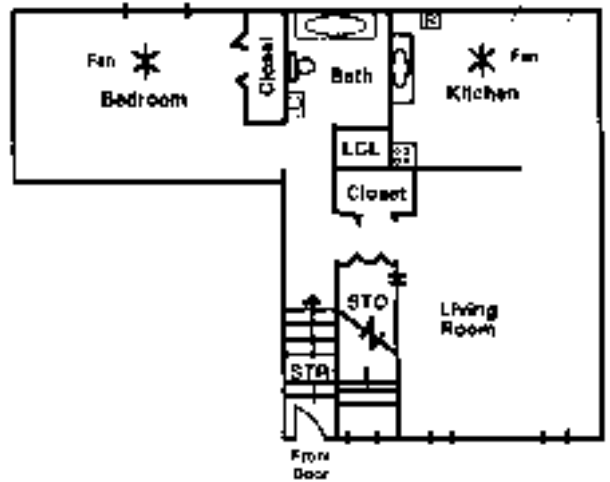

458-3744

One Bedroom

Approximately
575 Square Feet
Rental \$ _____

One Bedroom Deluxe

Approximately
669 Square Feet
Rental \$ _____

Two Bedroom Flat

Approximately
674 Square Feet
Rental \$ _____

Townhouse

Approximately
884 Square Feet
Rental \$ _____

www.mybestapt.com

RENTAL RATES SUBJECT TO CHANGE WITHOUT NOTICE