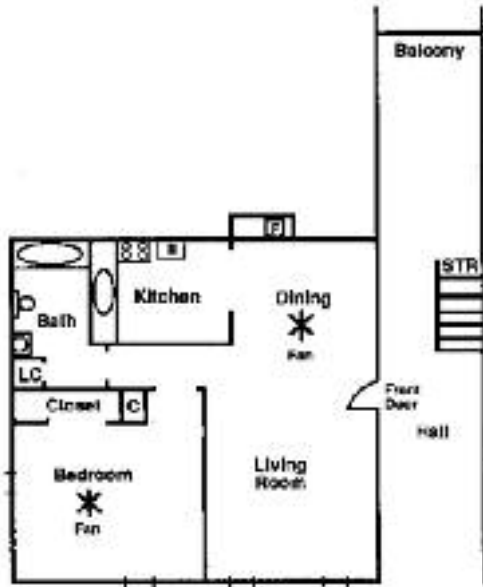

458-3744

One Bedroom

Approximately
575 Square Feet
Rental \$ _____

One Bedroom Deluxe

Approximately
669 Square Feet
Rental \$ _____

Two Bedroom Flat

Approximately
674 Square Feet
Rental \$ _____

Townhouse

Approximately
884 Square Feet
Rental \$ _____

www.mybestapt.com

RENTAL RATES SUBJECT TO CHANGE WITHOUT NOTICE