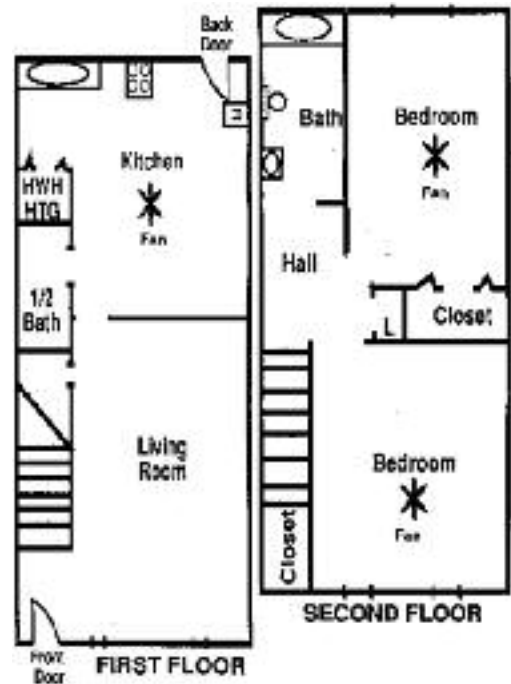

458-3744

One Bedroom

Approximately
575 Square Feet
Rental \$ _____

One Bedroom Deluxe

Approximately
669 Square Feet
Rental \$ _____

Two Bedroom Flat

Approximately
674 Square Feet
Rental \$ _____

Townhouse

Approximately
884 Square Feet
Rental \$ _____

www.mybestapt.com

RENTAL RATES SUBJECT TO CHANGE WITHOUT NOTICE