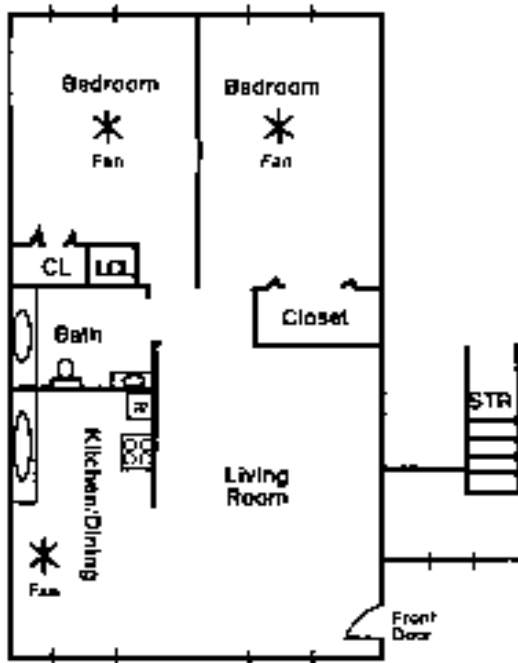

458-3744

One Bedroom

Approximately
575 Square Feet
Rental \$ _____

One Bedroom Deluxe

Approximately
669 Square Feet
Rental \$ _____

Two Bedroom Flat

Approximately
674 Square Feet
Rental \$ _____

Townhouse

Approximately
884 Square Feet
Rental \$ _____

www.mybestapt.com

RENTAL RATES SUBJECT TO CHANGE WITHOUT NOTICE