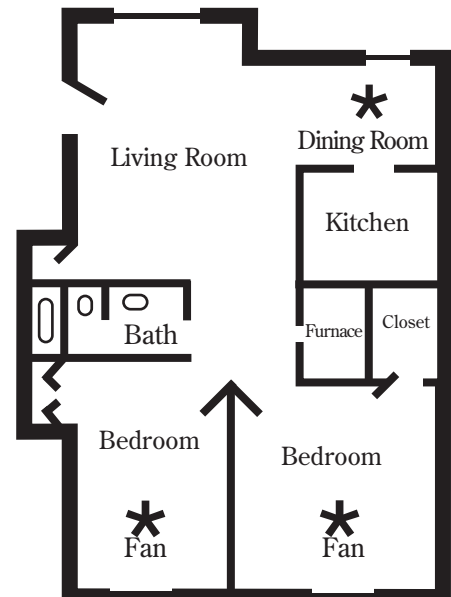

968-4262

One Bedroom

ONE BEDROOM
ONE BATH

Approximately
665 Square Feet
Rental \$ _____

One Bedroom Deluxe

ONE BEDROOM DELUXE

Approximately
685 Square Feet
Rental \$ _____

Two Bedroom

Approximately
745 Square Feet
Rental \$ _____

Two Bedroom Deluxe

Approximately
790 Square Feet
Rental \$ _____