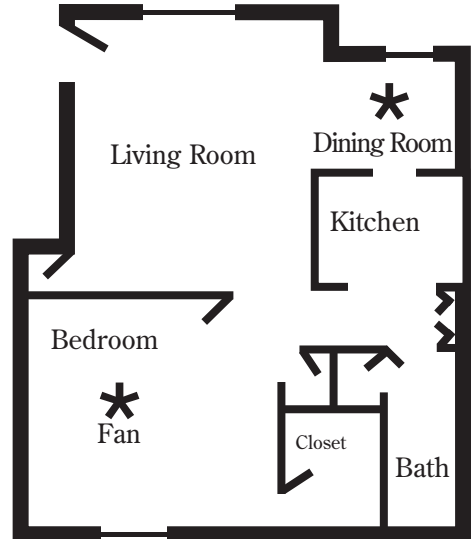

968-4262

One Bedroom

ONE BEDROOM
ONE BATH

Approximately
665 Square Feet
Rental \$ _____

One Bedroom Deluxe

ONE BEDROOM DELUXE

Approximately
685 Square Feet
Rental \$ _____

Two Bedroom

Approximately
745 Square Feet
Rental \$ _____

Two Bedroom Deluxe

Approximately
790 Square Feet
Rental \$ _____