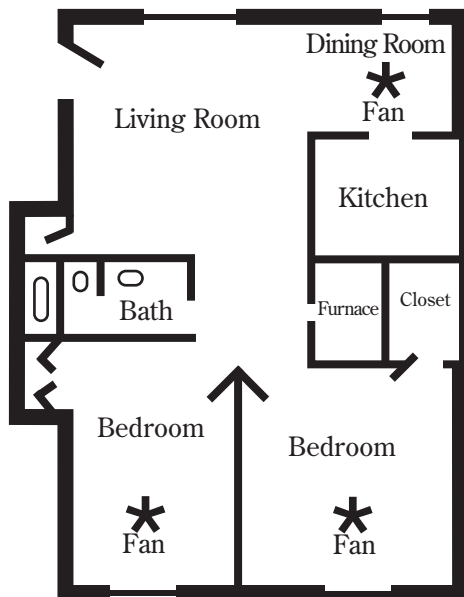

968-4262

One Bedroom

ONE BEDROOM
ONE BATH

Approximately
665 Square Feet
Rental \$ _____

One Bedroom Deluxe

ONE BEDROOM DELUXE

Approximately
685 Square Feet
Rental \$ _____

Two Bedroom

Approximately
745 Square Feet
Rental \$ _____

Two Bedroom Deluxe

Approximately
790 Square Feet
Rental \$ _____