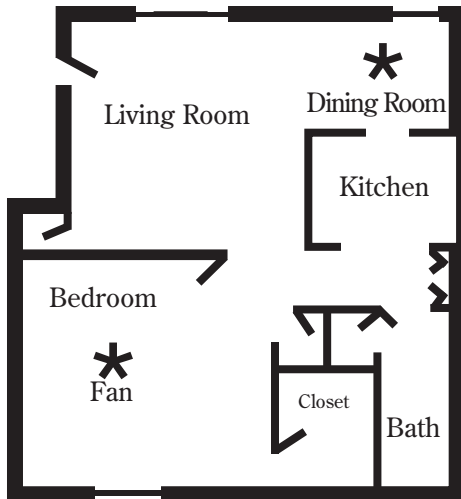

968-4262

One Bedroom

ONE BEDROOM
ONE BATH

Approximately
665 Square Feet
Rental \$ _____

One Bedroom Deluxe

ONE BEDROOM DELUXE

Approximately
685 Square Feet
Rental \$ _____

Two Bedroom

Approximately
745 Square Feet
Rental \$ _____

Two Bedroom Deluxe

Approximately
790 Square Feet
Rental \$ _____