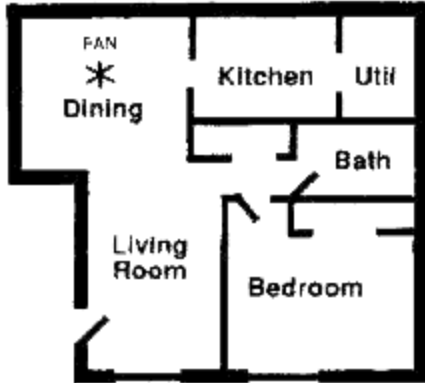

968-0101

ONE BEDROOM

ONE BEDROOM
ONE BATH

Approximately
664 Square Feet
Rental \$ _____

TWO BEDROOM

TWO BEDROOM
ONE BATH

Approximately
968 Square Feet
Rental \$ _____

THREE BEDROOM

THREE BEDROOM
ONE BATH

Approximately
1020 Square Feet
Rental \$ _____

TWO BEDROOM
ONE AND HALF BATH
WITH PATIO

Approximately
972 Square Feet
Rental \$ _____
Washer / Dryer Hook-ups

www.mybestapt.com

RENTAL RATES SUBJECT TO CHANGE WITHOUT NOTICE