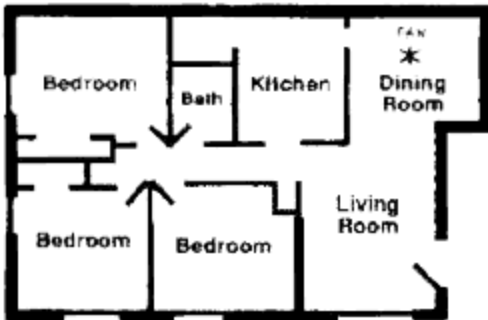

968-0101

ONE BEDROOM

ONE BEDROOM
ONE BATH

Approximately
664 Square Feet
Rental \$ _____

TWO BEDROOM

TWO BEDROOM
ONE BATH

Approximately
968 Square Feet
Rental \$ _____

THREE BEDROOM

THREE BEDROOM
ONE BATH

Approximately
1020 Square Feet
Rental \$ _____

TWO BEDROOM
ONE AND HALF BATH
WITH PATIO

Approximately
972 Square Feet
Rental \$ _____
Washer / Dryer Hook-ups

www.mybestapt.com

RENTAL RATES SUBJECT TO CHANGE WITHOUT NOTICE