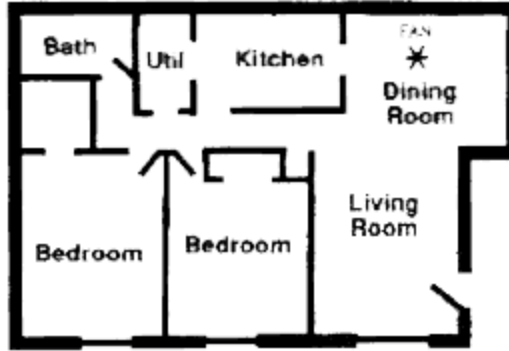

968-0101

ONE BEDROOM

ONE BEDROOM
ONE BATH

Approximately
664 Square Feet
Rental \$ _____

TWO BEDROOM

TWO BEDROOM
ONE BATH

Approximately
968 Square Feet
Rental \$ _____

THREE BEDROOM

THREE BEDROOM
ONE BATH

Approximately
1020 Square Feet
Rental \$ _____

TWO BEDROOM
ONE AND HALF BATH
WITH PATIO

Approximately
972 Square Feet
Rental \$ _____
Washer / Dryer Hook-ups

www.mybestapt.com

RENTAL RATES SUBJECT TO CHANGE WITHOUT NOTICE